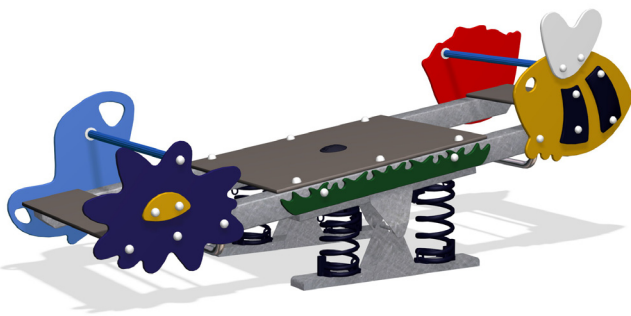

Merry-go-round  
 “Big Ben” spinner by Berliner Seilfabrik\*

Tot Swings  
 (Image by Kompan)

See-saw (accommodates multiple children)  
 “Garden see-saw” by Kompan\*

Play Structure  
 Side Two

Rescue/Jungle Themed Play Structure\*  
 (slide, climbers, imaginative play, etc.)  
 by Kompan  
 Side One

\* = First time use in Arlington County Parks.

NC Project for Big Walnut Park

## Play Structure Recommendations for Tot-age Playground (2 - 5 yr. olds)

October 30, 2009

Arlington County Department of Parks, Recreation, & Cultural Resources