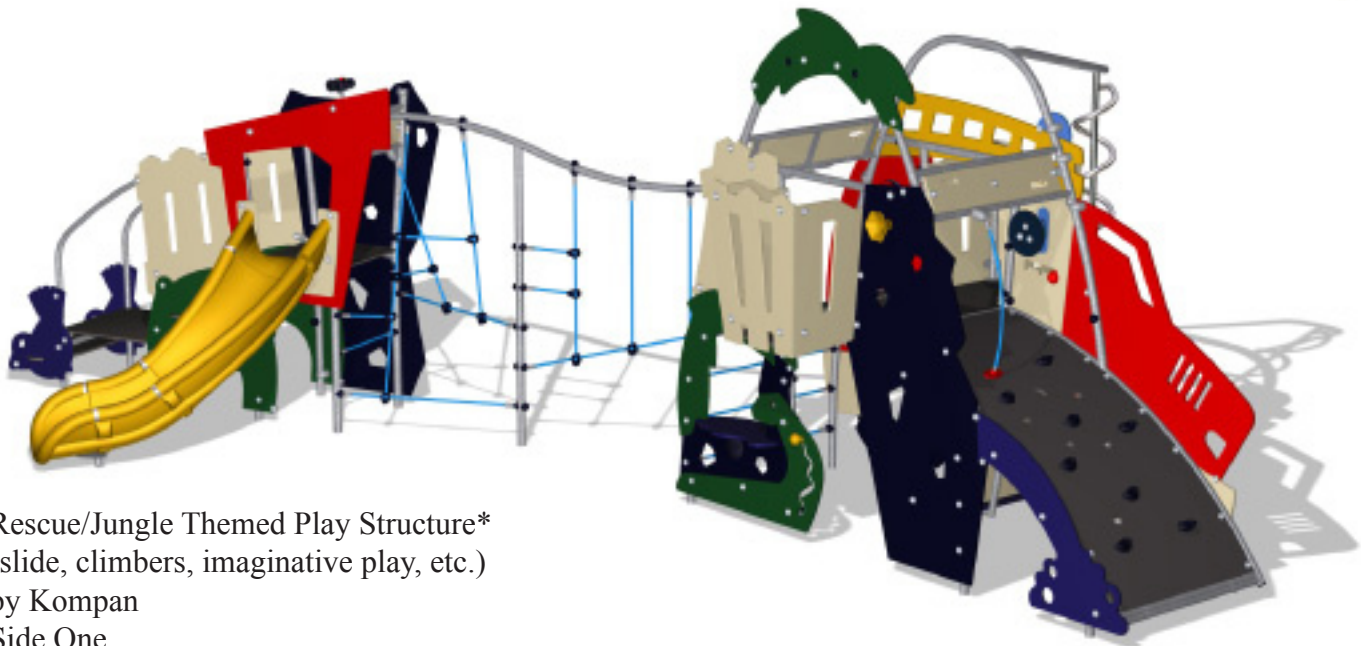

Merry-go-round  
 “Big Ben” spinner by Berliner Seilfabrik\*

Tot Swings  
 (Image by Kompan)

See-saw (accommodates multiple children)  
 “Garden see-saw” by Kompan\*

Play Structure  
 Side Two

Rescue/Jungle Themed Play Structure\*  
 (slide, climbers, imaginative play, etc.)  
 by Kompan  
 Side One

\* = First time use in Arlington County Parks.

NC Project for Big Walnut Park

## Play Structure Recommendations for Tot-age Playground (2 - 5 yr. olds)

October 30, 2009

Arlington County Department of Parks, Recreation, & Cultural Resources